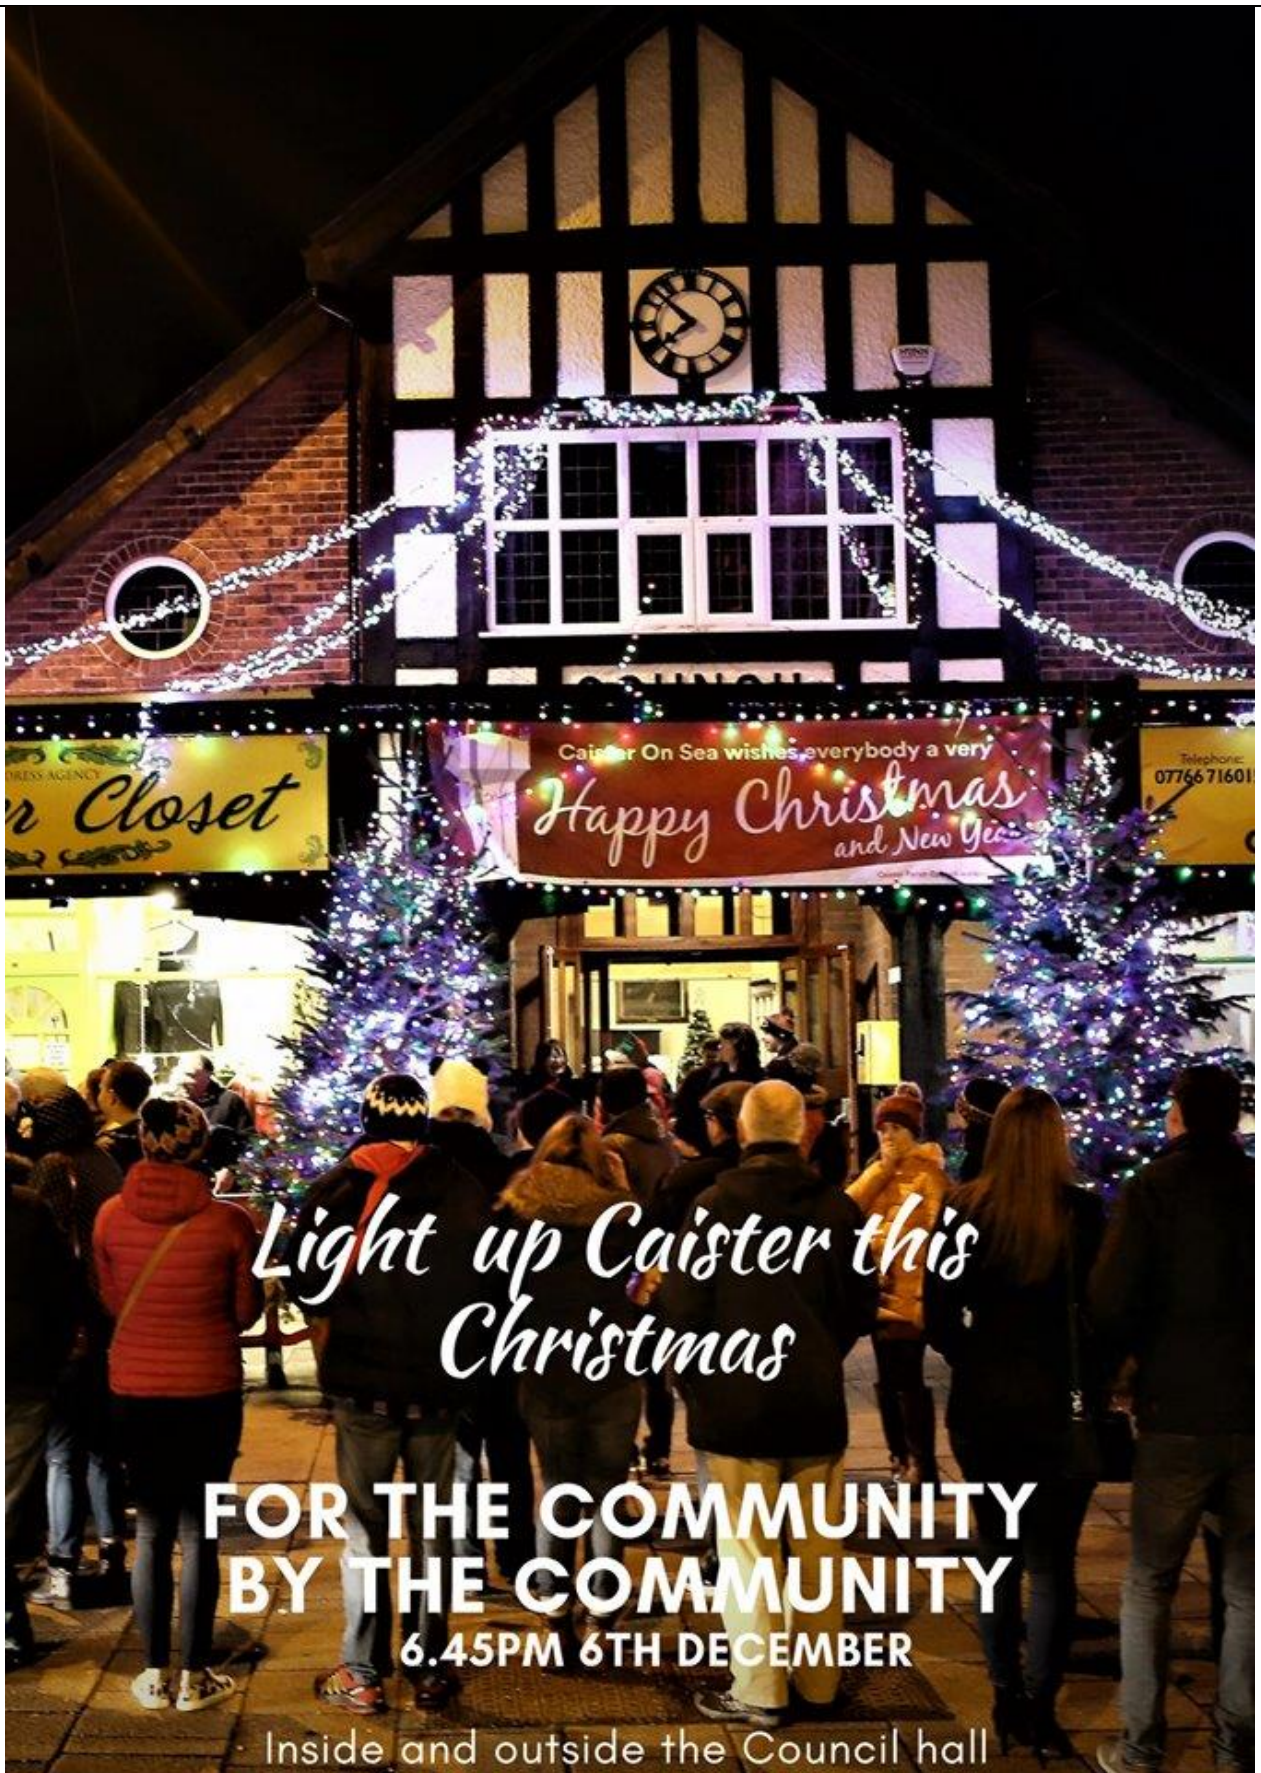

25.11.19 v4 The above list is for information only - Norfolk County Council in no way endorses or recommends any of the above events.